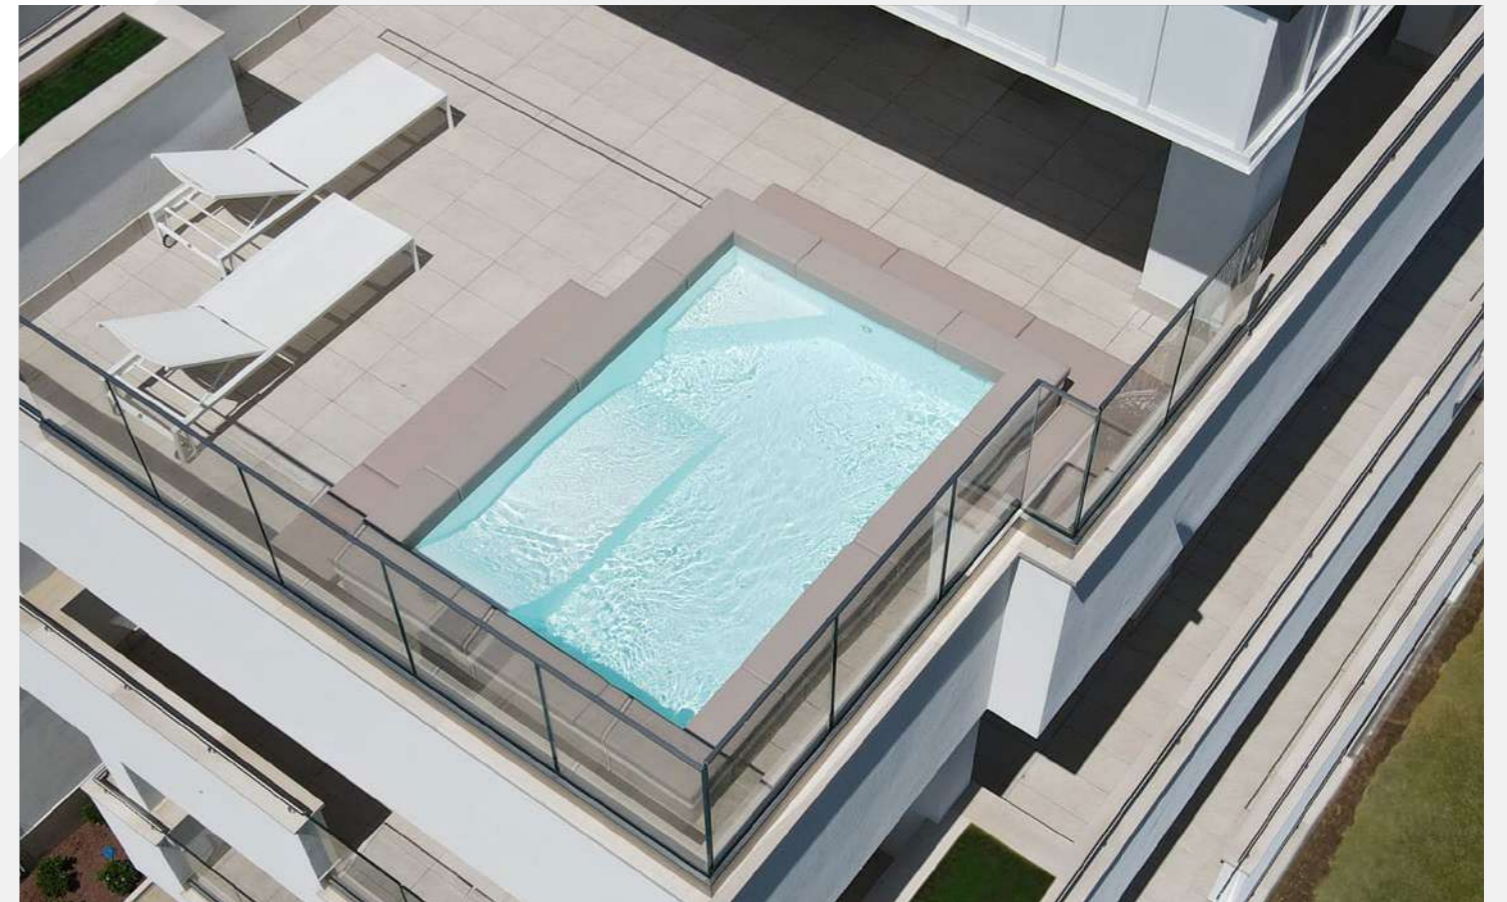

Our projects