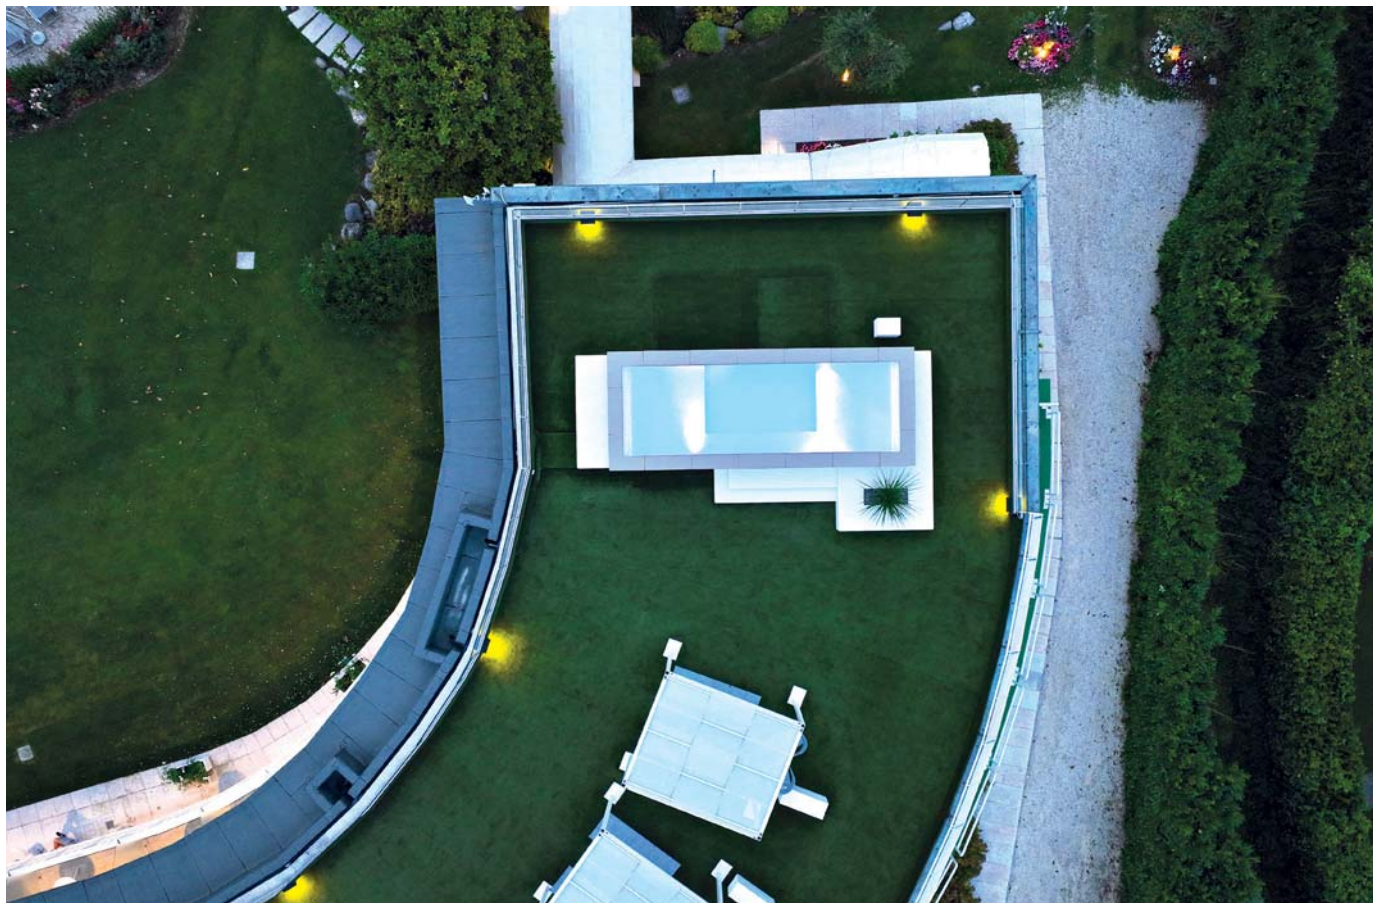

A private open-air paradise

spa space[®]
PISCINE E RELAX

www.spaspace.it

A Lake-View Swimming Pool

Spa Space® on a Lake Garda hotel terrace

An adaptable product customizable to client demand, the Spa Space® swimming pool is a perfect way to enhance terraces, penthouses, and gardens, with features that meet every individual project goal and expectations. One excellent example is the Park Hotel Casimiro in San Felice del Benaco, where a pool was installed to make the most of a terrace overlooking Lake Garda. The Spa Space® design team crafted a bespoke pool featuring a 6x2 m water

area, accommodating up to nine guests relaxing on six chaise lounges with Airpool bubbling features, plus a bench. The focus is very much on comfort. The pool features perimeter headrest cushions crafted from durable naval fabric, complemented by external features such as easy-access steps and a bench that doubles as a planter. The ambiance is further enhanced by two efficient RGB LED internal lighting spotlights, creating captivating visuals

that accentuate the pool's appeal late into the evening.

To ensure a cohesive esthetic, technical features such as control and dosing systems are neatly housed in two separate technical compartments integrated into the pool structure. Durability and resistance to the elements are guaranteed through premium materials such as an internal polypropylene shell and external structural polystyrene coating.